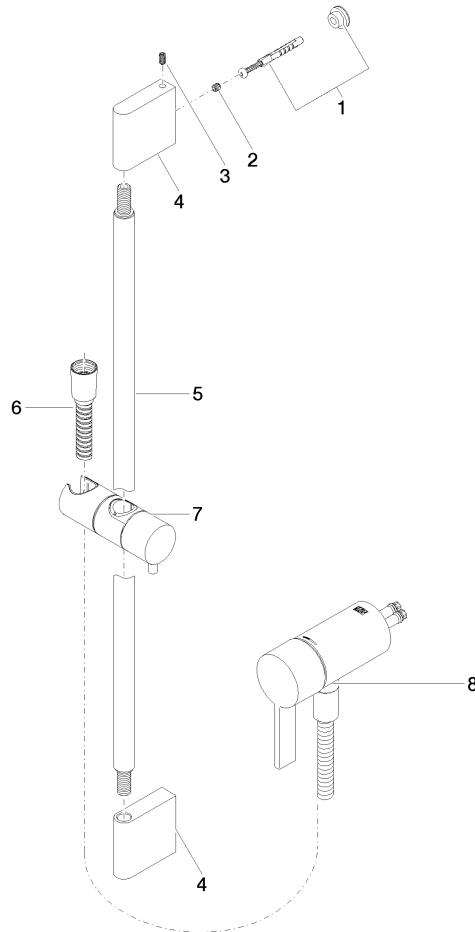

Concealed single-lever mixer with integrated shower connection with shower set without hand shower - Chrome

IMO

36 110 970

- metal shower hose 1750mm with integrated anti-twist protection
- slide bar
- Pipe diameter 18 mm

Required miscellaneous

- Concealed wall mounting -** 35 050 970 90
- max. recess depth 105 mm
 - min. recess depth 80 mm

Concealed single-lever mixer with integrated shower connection with shower set without hand shower - Chrome

IMO

36 110 970
mm [inches]

Certificates

Belgaqua_21-025- WRAS_2011027. LGA_29928.
27_1.

36 110 970

Spare parts list

No.	Item Number	Name	Quantity used	Delivery time
1	05 17 20 726 02 90	fixing set	1	2
2	09 31 11 049 90	pin	2	2
3	04 31 11 113 00 90	pin	2	2
4	08 17 97 054-00	holder	2	10
5	90 28 22 597 00-00	holder	1	10
6	28 322 970-00	Metal shower hose 1/2" x 3/8" x 1750 mm - Chrome	1	2
7	12 580 970-00	Slide unit - Chrome	1	10
9	36 050 970-00	Concealed single-lever mixer with integrated shower connection - Chrome	1	10