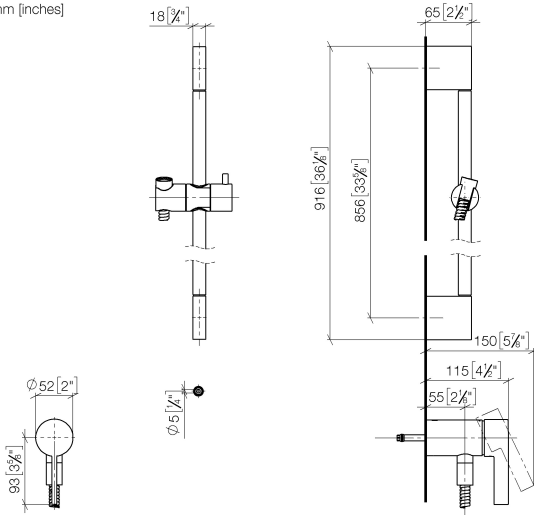

Concealed single-lever mixer with integrated shower connection with shower set without hand shower - Chrome

IMO

36 110 970

- metal shower hose 1750mm with integrated anti-twist protection
- slide bar
- Pipe diameter 18 mm

Required miscellaneous

- Concealed wall mounting -** 35 050 970 90
- max. recess depth 105 mm
 - min. recess depth 80 mm

Concealed single-lever mixer with integrated shower connection with shower set without hand shower - Chrome

IMO

36 110 970
mm [inches]

Certificates

Belgaqua_21-025- WRAS_2011027. LGA_29928.
27_1.

36 110 970

Spare parts list

No.	Item Number	Name	Quantity used	Delivery time
1	05 17 20 726 02 90	fixing set	1	2
2	09 31 11 049 90	pin	2	2
3	04 31 11 113 00 90	pin	2	2
4	08 17 97 054-00	holder	2	10
5	90 28 22 597 00-00	holder	1	10
6	28 322 970-00	Metal shower hose 1/2" x 3/8" x 1750 mm - Chrome	1	2
7	12 580 970-00	Slide unit - Chrome	1	10
9	36 050 970-00	Concealed single-lever mixer with integrated shower connection - Chrome	1	10